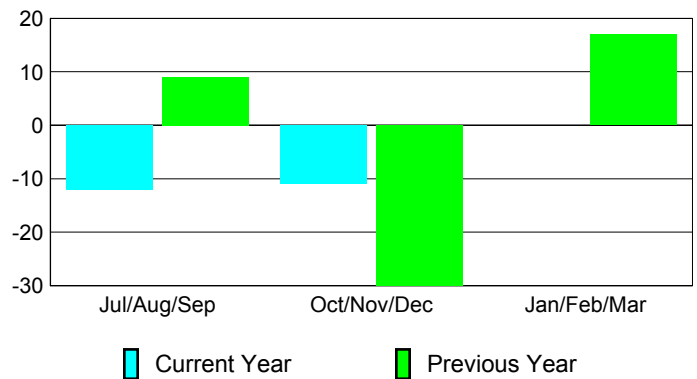

Membership Results
2012-2013

Membership
2011-2012

Month	Net Memb Goal	Actual New Memb	Actual Dropped Memb	Gain/Loss of Memb	Gain/Loss of Memb
Jul/Aug/Sep	0	12	-24	-12	9
Oct/Nov/Dec	0	10	-21	-11	-30
Jan/Feb/Mar	0	0	0	0	17
Totals	0	22	-45	-23	-4

Membership Results 2012-2013

Goal, New, Dropped, Gain/Loss

Comparison of Membership Gain/Loss

Current Year Compared to the Previous Year

Gender Comparison 2012-2013

Jan/Feb/Mar

Male

Female