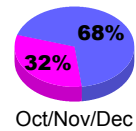

Membership Results
2012-2013

Membership
2011-2012

Month	Net Memb Goal	Actual New Memb	Actual Dropped Memb	Gain/Loss of Memb	Gain/Loss of Memb
Jul/Aug/Sep	0	12	-24	-12	9
Oct/Nov/Dec	0	10	-21	-11	-30
Jan/Feb/Mar	0	0	0	0	17
Totals	0	22	-45	-23	-4

Membership Results 2012-2013

Goal, New, Dropped, Gain/Loss

Comparison of Membership Gain/Loss

Current Year Compared to the Previous Year

Gender Comparison 2012-2013

Jan/Feb/Mar

Male

Female