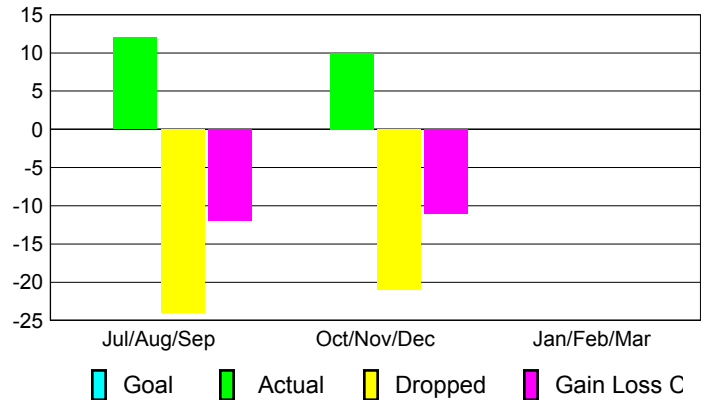

Membership Results 2012-2013

Goal, New, Dropped, Gain/Loss

Comparison of Membership Gain/Loss

Current Year Compared to the Previous Year